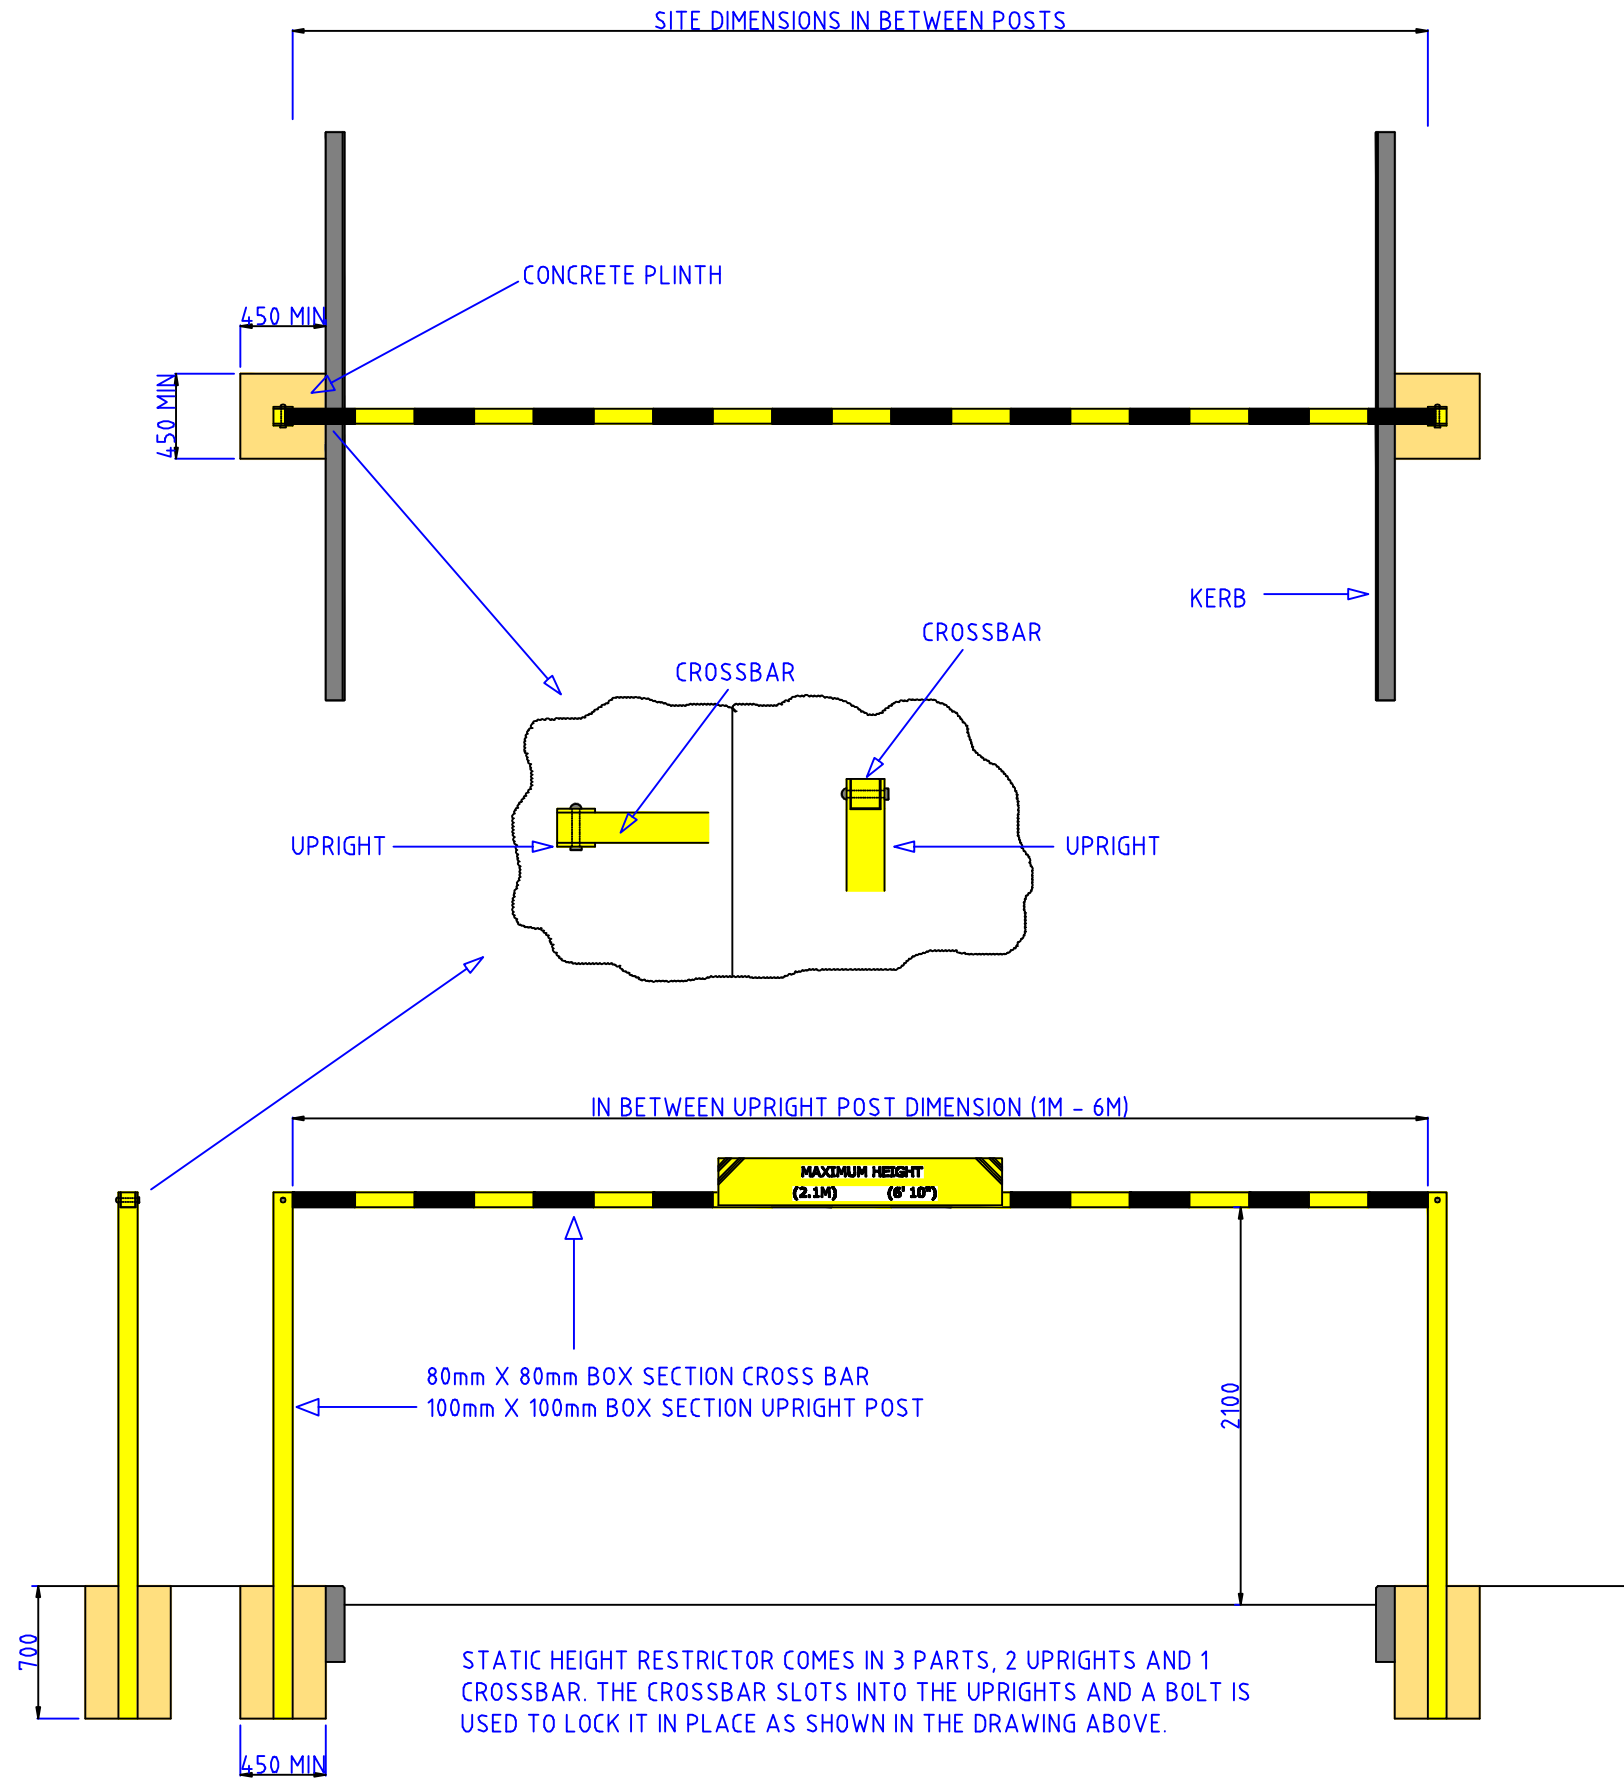

PF5600 HEIGHT RESTRICTION BARRIER

DRAWN BY :	STUART RUSSELL	TITLE : PF5600 STATIC HEIGHT RESTRICTOR CAST IN			
DATE :	09/03/2009	DRAWING NUMBER :	PF5600-SC	REVISION :	1
SCALE :	SCHEMATIC				