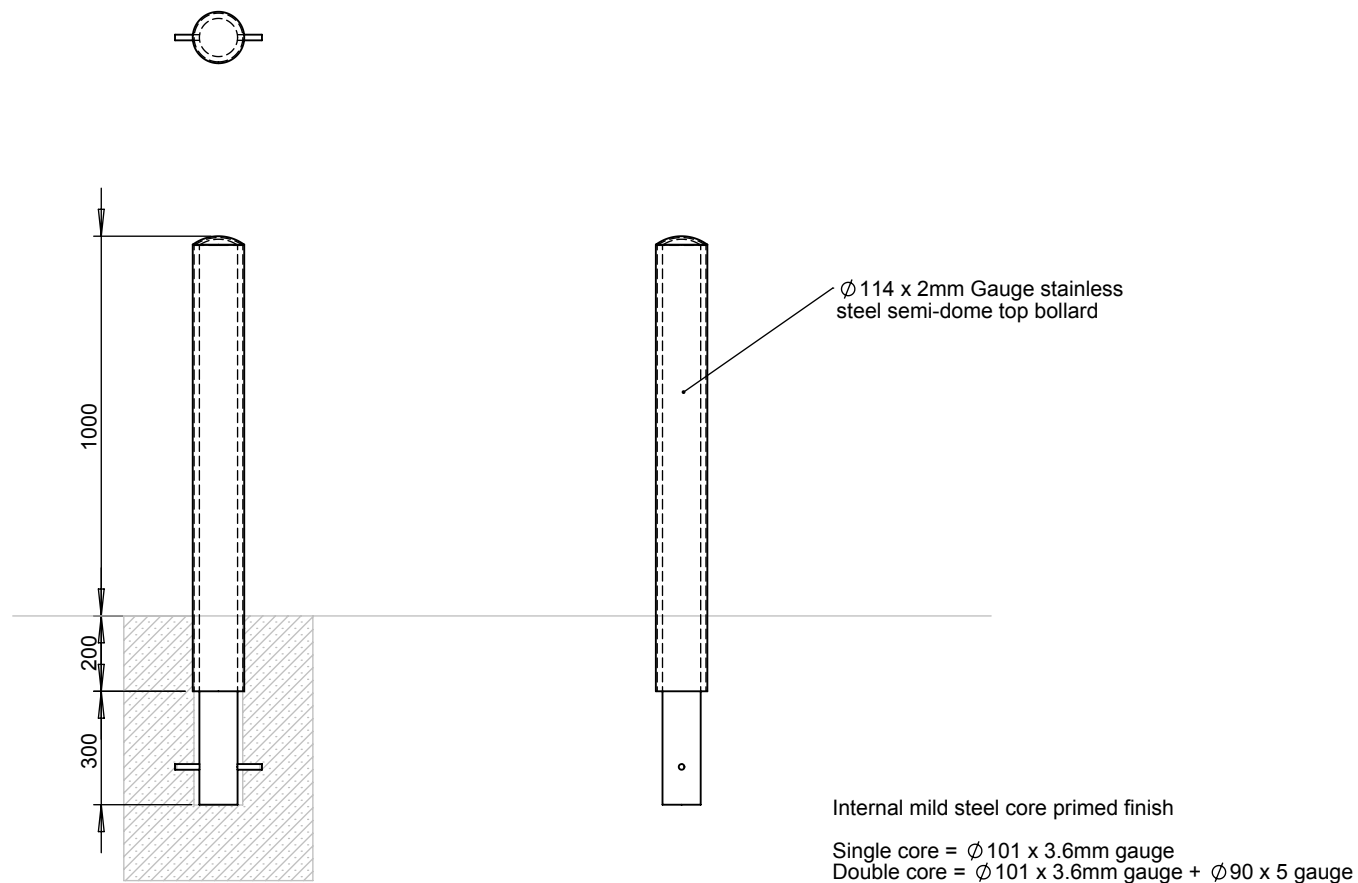

PRODUCT SPECIFICATION

RSSB/114/1.5/HD/SDT

- Brush satin finish
- Internal mild steel core
- Option:
 - Grade 304
 - Grade 316
 - Flat top
 - Mitre top
- Heavy duty spec
- Anti-ram spec

RAMGroup UK

RAM Group UK
Head Office
Newby Road Industrial Estate
Hazel Grove
Stockport
SK7 5DL