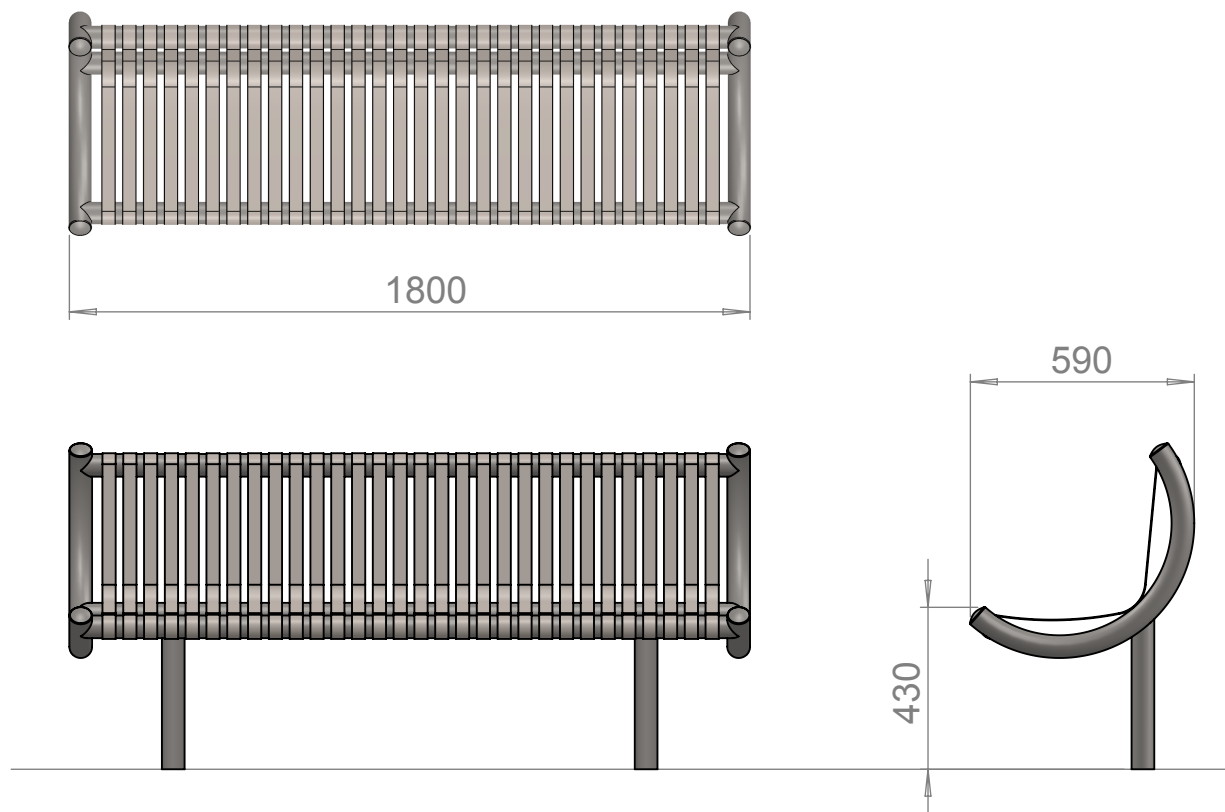

PRODUCT SPECIFICATION

Curve Seat

- 304 or 316 grade stainless steel

Option: Bolt down or root fixed options

RAMGroup UK

RAM Group UK
Head Office
Newby Road Industrial Estate
Hazel Grove
Stockport
SK7 5DL

Tel: +44 (0)161 482 4001
Fax: +44 (0)161 482 4041
Email: ramgroup@btconnect.com