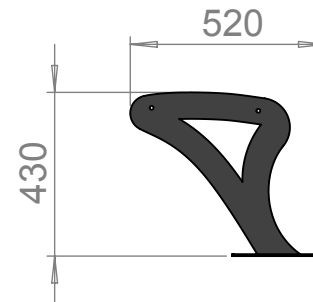

PRODUCT SPECIFICATION

Metro Bench

- Mild Steel
- Option: Bolt down or root fixed options
Option: Dual colours

RAMGroup UK

RAM Group UK
Head Office
Newby Road Industrial Estate
Hazel Grove
Stockport
SK7 5DL