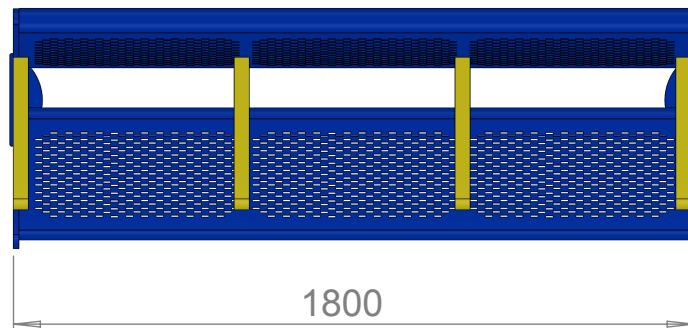

PRODUCT SPECIFICATION

Metro Multi-Seat

- Mild Steel
- Option: Bolt down or root fixed options
- Option: Dual colours

RAMGroup UK

RAM Group UK
Head Office
Newby Road Industrial Estate
Hazel Grove
Stockport
SK7 5DL