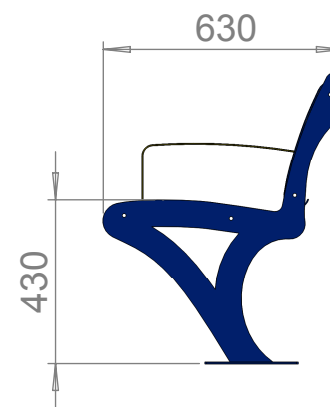

PRODUCT SPECIFICATION

Metro Multi-Seat

- Mild Steel
- Option: Bolt down or root fixed options
- Option: Dual colours

RAMGroup UK

RAM Group UK
Head Office
Newby Road Industrial Estate
Hazel Grove
Stockport
SK7 5DL