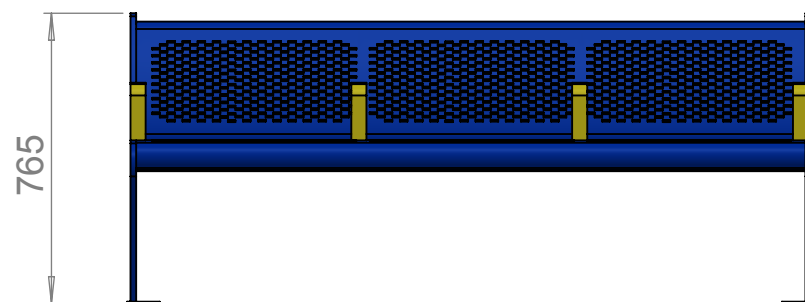

PRODUCT SPECIFICATION

Metro Multi-Seat

- Mild Steel
- Option: Bolt down or root fixed options
- Option: Dual colours

RAMGroup UK

RAM Group UK
Head Office
Newby Road Industrial Estate
Hazel Grove
Stockport
SK7 5DL