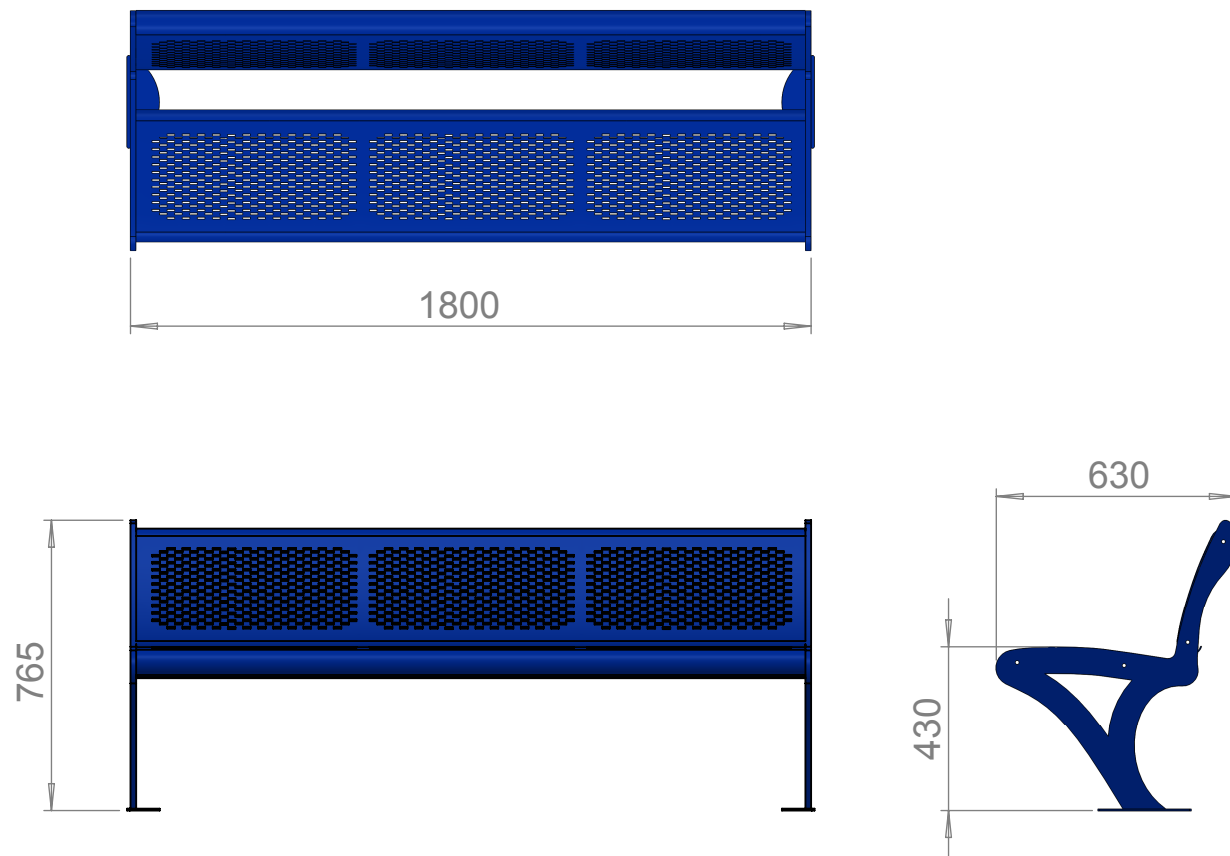

PRODUCT SPECIFICATION

Metro Seat

- Mild Steel
- Option: Bolt down or root fixed options
- Option: Dual colours

RAMGroup UK

RAM Group UK
Head Office
Newby Road Industrial Estate
Hazel Grove
Stockport
SK7 5DL