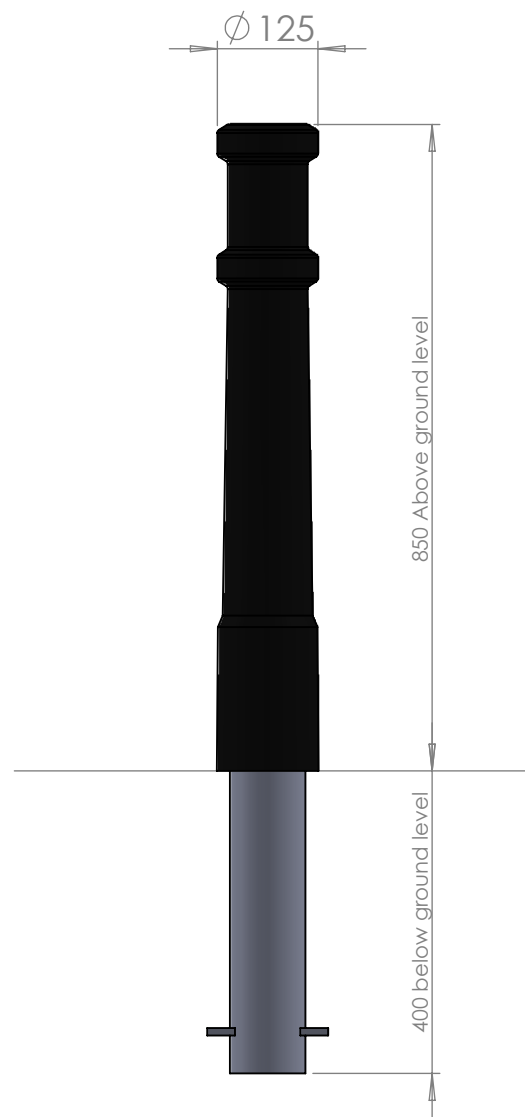

PRODUCT SPECIFICATION

RB/PSU

- Cast polyurathane over steel inner sleeve
 - Standard colour - black gloss
- Option: anti-ram

Drawings not to scale

RAMGroup UK

RAM Group UK
Head Office
Newby Road Industrial Estate
Hazel Grove
Stockport
SK7 5DL