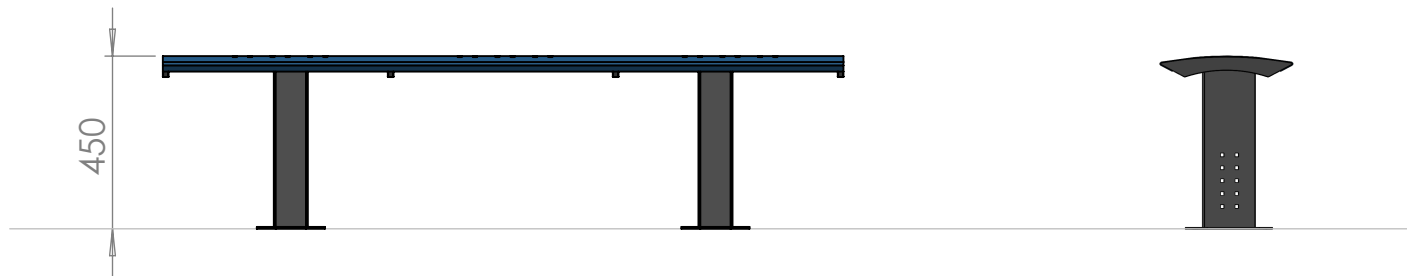

### Style Bench

- Mild steel construction
- Option dual paint finish

**RAMGroup UK**

RAM Group UK  
Head Office  
Newby Road Industrial Estate  
Hazel Grove  
Stockport  
SK7 5DL

Tel: +44 (0)161 482 4001  
Fax: +44 (0)161 482 4041  
Email: [ramgroup@btconnect.com](mailto:ramgroup@btconnect.com)