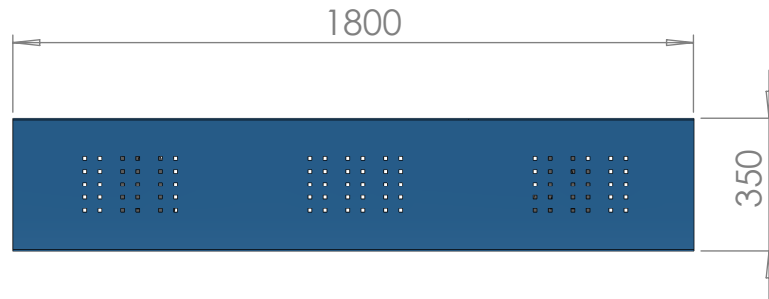

### Style Bench

- Mild steel construction
- Option dual paint finish

**RAMGroup UK**

RAM Group UK  
Head Office  
Newby Road Industrial Estate  
Hazel Grove  
Stockport  
SK7 5DL

Tel: +44 (0)161 482 4001  
Fax: +44 (0)161 482 4041  
Email: [ramgroup@btconnect.com](mailto:ramgroup@btconnect.com)